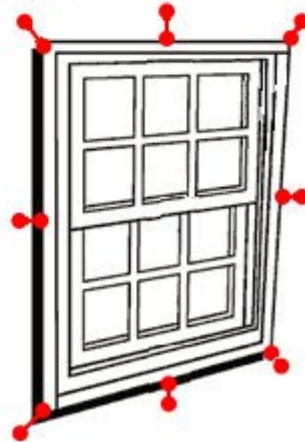

Window Measuring Worksheet

Measure each window going around each of your rooms clockwise from left to right. When your order arrives you will then know which shutter is for which window. Please measure the width and height in two places of each window to make sure you get the smallest of the two measurements. Each of your windows must have a clearance of no less than 3 inches around the window (except if you have a sill under the window) and an inset of no less than 2 ½ inches deep.

- 1.** Measure the Width in two places inside the window frame and choose the smaller of each measurement.

- 2.** Measure the Height in two places inside the window frame and choose the smaller of each measurement.

- 3.** Now make sure there is at least 3 inches of clearance all the way around each window and that the window is at least 2 ½ inches deep.

Order Details

Once complete, please tally up the sizes above you will require from our list of “standard Sizes” and enter them below.