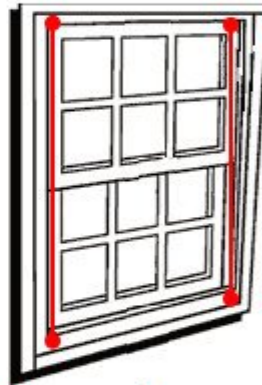

Window Measuring Worksheet

Measure each window going around each of your rooms clockwise from left to right. When your order arrives you will then know which shutter is for which window. Please measure the width and height in two places of each window to make sure you get the smallest of the two measurements. Each of your windows must have a clearance of no less than 3 inches around the window (except if you have a sill under the window) and an inset of no less than 2 ½ inches deep.

- 1.** Measure the Width in two places inside the window frame and choose the smaller of each measurement.

- 2.** Measure the Height in two places inside the window frame and choose the smaller of each measurement.

- 3.** Now make sure there is at least 3 inches of clearance all the way around each window and that the window is at least 2 ½ inches deep.

Order Details

Once complete, please tally up the sizes above you will require from our list of “standard Sizes” and enter them below.