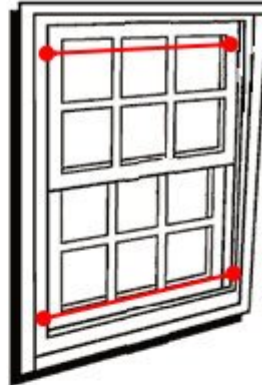

Window Measuring Worksheet

Measure each window going around each of your rooms clockwise from left to right. When your order arrives you will then know which shutter is for which window. Please measure the width and height in two places of each window to make sure you get the smallest of the two measurements. Each of your windows must have a clearance of no less than 3 inches around the window (except if you have a sill under the window) and an inset of no less than 2 ½ inches deep.

- 1.** Measure the Width in two places inside the window frame and choose the smaller of each measurement.

- 2.** Measure the Height in two places inside the window frame and choose the smaller of each measurement.

- 3.** Now make sure there is at least 3 inches of clearance all the way around each window and that the window is at least 2 ½ inches deep.

Order Details

Once complete, please tally up the sizes above you will require from our list of “standard Sizes” and enter them below.